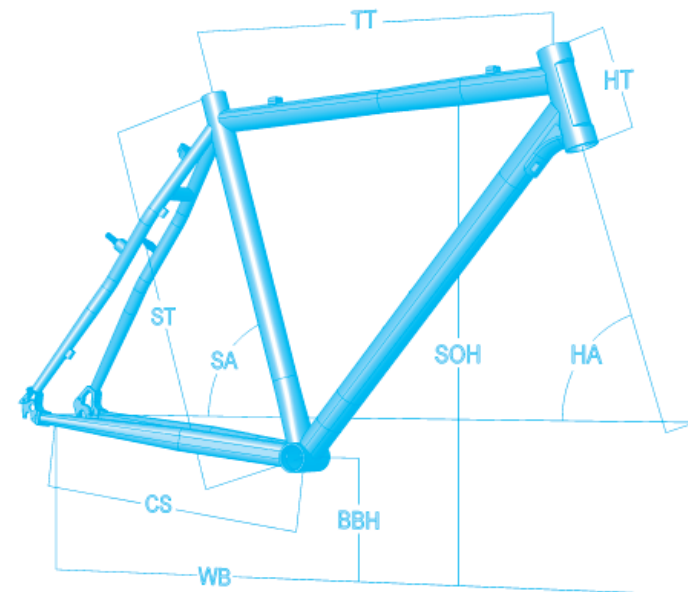

TOSCA SL 2

| | |
|-------------------------|--|
| FRAME | TOSCA SL |
| SIZES | S - M - L - XL |
| FORK | DEVINCI CARBON AS WITH DISC BRAKE HANGER |
| REAR SHOCK | - |
| SHOCK PUMP | - |
| HEADSET | TH NO. 16/CC |
| REAR DERAILLEUR | SHIMANO 105 5600 |
| FRONT DERAILLEUR | SHIMANO TIAGRA 4500 |
| CRANKSET | TRUVATIV ELITA C2.1 GXP 50/36T |
| CHAIN GUIDE | - |
| FRONT SHIFTER | SHIMANO TIAGRA 4500 |
| REAR SHIFTER | SHIMANO TIAGRA 4500 |
| CASSETTE | SHIMANO HG50 9S 13-25T |
| CHAIN | SHIMANO HG73 |
| PEDALS | CRANK BROTHERS EGG BEATER MXR |
| FRONT WHEEL | MAVIC AKSIUM |
| REAR WHEEL | MAVIC AKSIUM |
| TIRES | MAXXIS LOCUST CX 700X35C FOLDABLE |
| BRAKES | TEKTRO ORYX 992AG |
| STEM | V2 PRO 31.8MM |
| HANDLEBAR | V2 GYRO ROADBAR 6061 BUTTED 31.8MM |
| GRIPS, TAPE | VELO GEL CORK |
| SADDLE | SELLE ITALIA XO TRANS AM |
| SEATPOST | V2 FUSION CARBON 31.6MM |

TOSCA SL

TOSCA SL 2

The Tosca SL frame was designed in collaboration with Ludovic Dubau, winner of the World Masters Championship—on a first-generation frame, no less! This model is manufactured from top grade aluminum and uses Optimum 2 tubes for increased pedaling power and a reinforced head tube for strength. Manufactured according to Devinci's strict standards, the Tosca SL is a high-end bike for the champion in you.