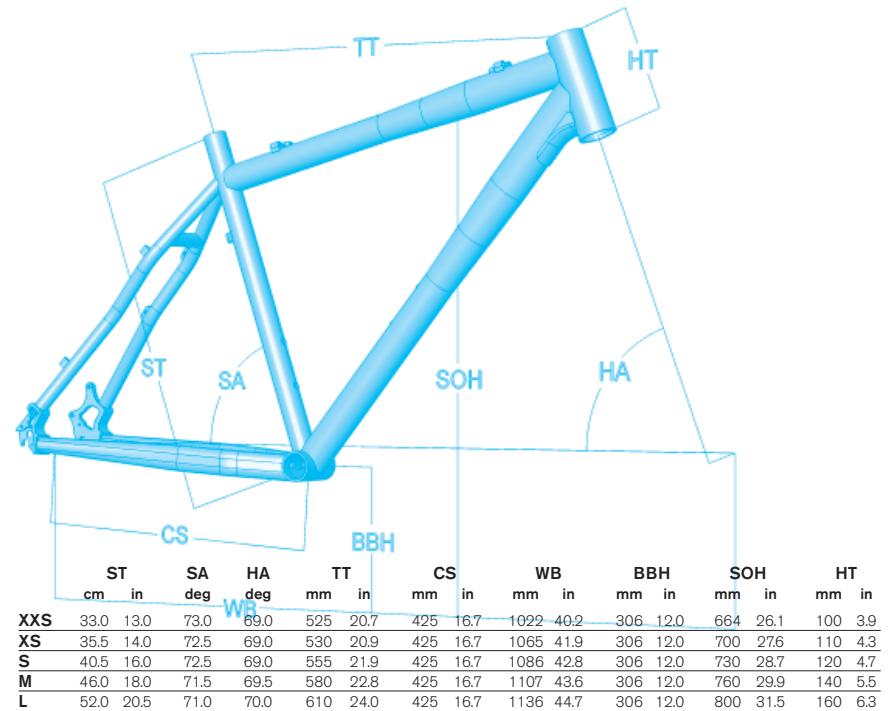

CAMELEON 1

FRAME	CAMELEON
SIZES	XXS - XS - S - M - XL
FORK	SUNTOUR XCT 100MM
REAR SHOCK	-
SHOCK PUMP	-
HEADSET	TH NO.11
REAR DERAILLEUR	SRAM SX-4
FRONT DERAILLEUR	SRAM 3.0
CRANKSET	SHIMANO MC09 42/32/22T
CHAIN GUIDE	-
FRONT SHIFTER	SRAM SX-4
REAR SHIFTER	SRAM SX-4
CASSETTE	SHIMANO HG 40 8S 11-32T
CHAIN	SRAM PC-38
PEDALS	WELLGO LU-C25
FRONT WHEEL	FORMULA DC20-DC22 DISC / ALEX X2100 / STAINLESS
REAR WHEEL	FORMULA DC22 DISC / ALEX X2100 / STAINLESS
TIRES	KENDA KLAW 26X2.1"
BRAKES	PROMAX DSK-320 160MM ROTOR MECHANICAL DISC
STEM	DEVINCI 4 BOLT
HANDLEBAR	HL MT-153 RISERBAR
GRIPS, TAPE	VELO KRATON
SADDLE	DEVINCI DOUBLE DENSITY
SEATPOST	DEVINCI MICRO ADJUST 27.2MM

CAMELEON

CAMELEON 1, CAMELEON 2, CAMELEON 3, CAMELEON 4

The Cameleon is a versatile, hardtail bike that screams good value for money. It has everything one has come to expect of a Devinci, with Optimum tubes, reinforced head tube, and astounding strength to weight ratio, but at a remarkably low price. Tough, yet incredibly light, it dominates the rocks and roots on technical trails, withstanding years of punishment. Your friend for life.