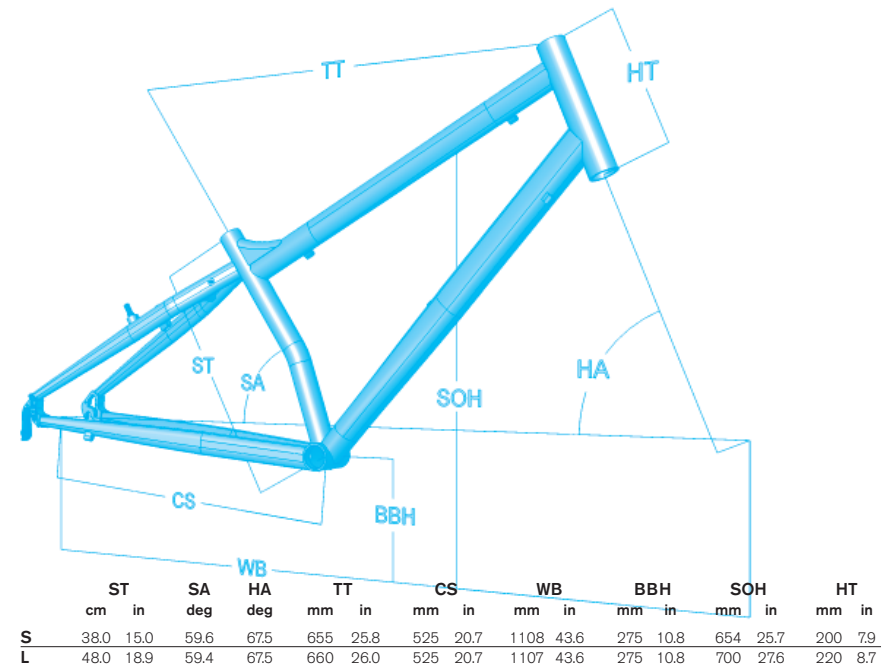

LIFESTYLE

FRAME	LIFESTYLE
SIZES	S - L
FORK	HI-TEN
REAR SHOCK	-
SHOCK PUMP	-
HEADSET	CH-903
REAR DERAILLEUR	SRAM SX-4
FRONT DERAILLEUR	SRAM 3.0
CRANKSET	SUNTOUR NEX-208 48/38/28T
CHAIN GUIDE	-
FRONT SHIFTER	SRAM 3.0
REAR SHIFTER	SRAM 3.0
CASSETTE	SRAM PG-830 8S 11-32T
CHAIN	KMC Z-72
PEDALS	VP CONFORT
FRONT WHEEL	FORMULA OV31 / SM DBM-1 / STAINLESS
REAR WHEEL	FORMULA OV30 / SM DBM-1 / STAINLESS
TIRES	CST 1384
BRAKES	TEKTRO 832
STEM	ALLOY ADJUSTABLE
HANDLEBAR	HL ALLOY
GRIPS, TAPE	VELO CONFORT
SADDLE	VELO CONFORT
SEATPOST	SUNTOUR NEX SUSPENSION

LIFESTYLE

LIFESTYLE

This is a bike for exercising, commuting, shopping, and touring. Ergonomically designed, it was developed to give the cyclist an unparalleled feeling of comfort and security. The frame design relieves pressure on the back and neck and is made so that you can put your feet flat on the ground without leaving the seat when stopping—ideal for unexpected traffic stops. The Lifestyle is perfect for those who simply want the peace of mind to meander and explore. You'll see what we mean, right from the very first ride!