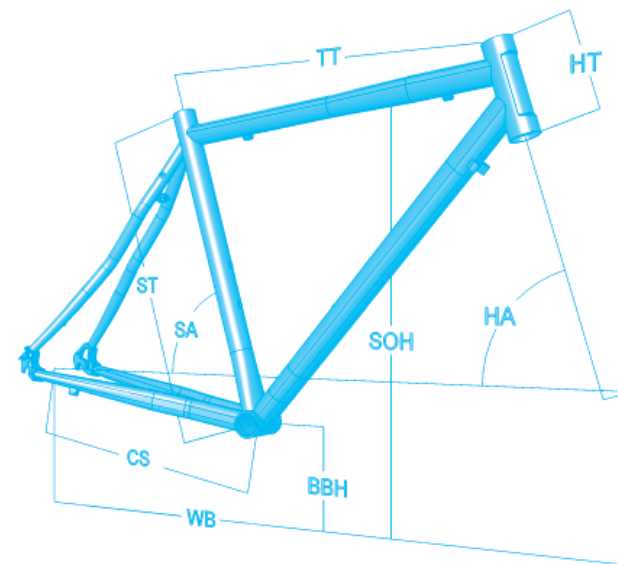

SILVERSTONE SL 5

FRAME	SILVERSTONE SL
SIZES	XS - S - M - L - XL
FORK	DEVINCI CARBON AS
REAR SHOCK	-
SHOCK PUMP	-
HEADSET	TH NO. 16/CC
REAR DERAILLEUR	SHIMANO ULTEGRA 6600
FRONT DERAILLEUR	SHIMANO ULTEGRA 6600
CRANKSET	FSA GOSSAMER MEGA EXO 50/36T
CHAIN GUIDE	-
FRONT SHIFTER	SHIMANO ULTEGRA 6600
REAR SHIFTER	SHIMANO ULTEGRA 6600
CASSETTE	SHIMANO 105 5600 10S 12-25T
CHAIN	SHIMANO 105 5600
PEDALS	-
FRONT WHEEL	MAVIC AKSIUM
REAR WHEEL	MAVIC AKSIUM
TIRES	MAXXIS DETONATOR 700X23C
BRAKES	SHIMANO 105 5600
STEM	V2 PRO 31.8MM
HANDLEBAR	V2 GYRO AEROBAR BUTTED 6061 31.8MM
GRIPS, TAPE	VELO GEL CORK
SADDLE	SELLE ITALIA X2 TRANS AM SPECIAL EDITION
SEATPOST	V2 FUSION CARBON 31.6MM

SILVERSTONE SL

SILVERSTONE SL 3, SILVERSTONE SL 4, SILVERSTONE SL 5

This high performance aluminum frame is for certified speed freaks. Made with an ultralight Optimum 2 frame, it is 30% more rigid than its predecessor, transforming the slightest pressure on the pedal into pure acceleration. Every detail has been carefully designed for ultimate speed and that extra kick in the field sprint.

	ST		SA		HA		TT		CS		WB		BBH		SOH		HT	
	cm	in	deg	deg	mm	in	mm	in	mm	in	mm	in	mm	in	mm	in	mm	in
XS	40.0	15.7	76.0	71.0	500	19.7	410	16.1	975	38.4	270	10.6	667	26.3	100	3.9		
S	45.0	17.7	75.0	72.0	520	20.5	410	16.1	978	38.5	270	10.6	706	27.8	120	4.7		
M	50.0	19.7	74.0	73.0	540	21.3	410	16.1	980	38.6	270	10.6	744	29.3	140	5.5		
L	54.0	21.2	73.5	73.0	560	22.0	410	16.1	995	39.2	270	10.6	778	30.6	170	6.7		
XL	58.0	22.8	73.0	73.0	585	23.0	410	16.1	1015	40.0	270	10.6	809	31.9	200	7.9		